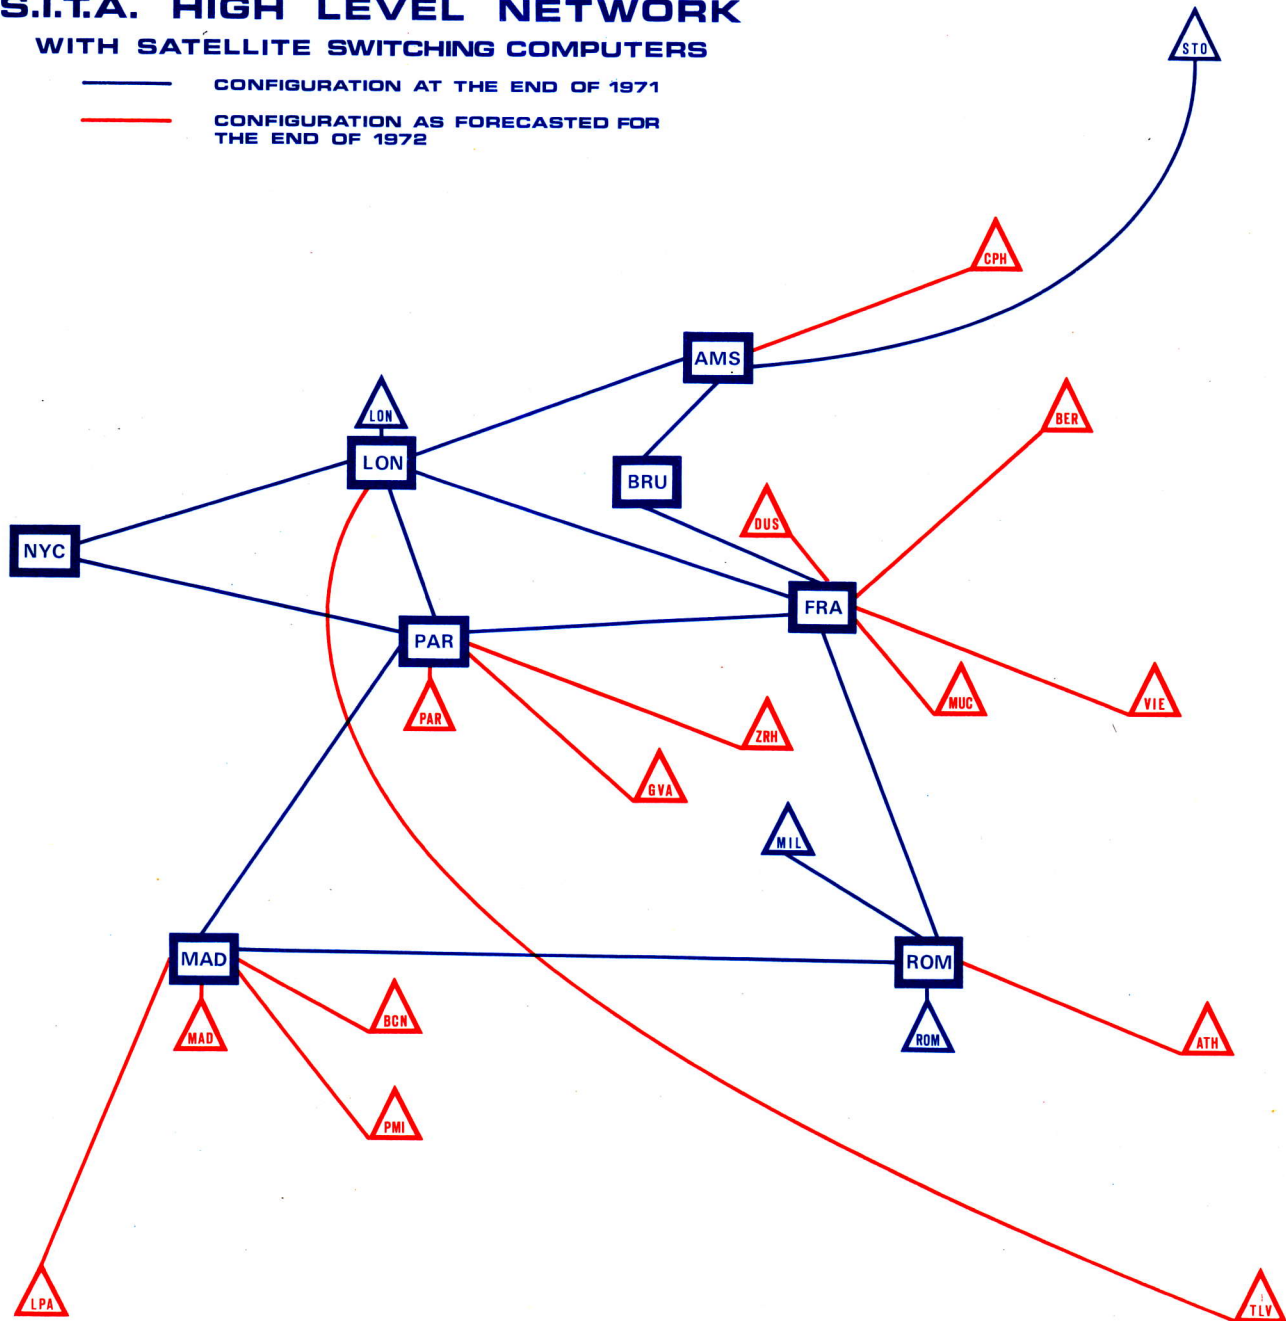

S.I.T.A. HIGH LEVEL NETWORK

WITH SATELLITE SWITCHING COMPUTERS

- CONFIGURATION AT THE END OF 1971
- CONFIGURATION AS FORECASTED FOR THE END OF 1972

summer with sovereign

- The No.1 service of BEA scheduled flights
- Low prices, total reliability
- Europe-wide programme

sovereign holidays
BEA

WELCOME ABOARD
BEA
No.1 in Europe

```
8-70 230 SAC PLANNING TIME
8-11 11000-11000
8-12 11000-11000
8-13 11000-11000
8-14 11000-11000
8-15 11000-11000
8-16 11000-11000
8-17 11000-11000
8-18 11000-11000
8-19 11000-11000
8-20 11000-11000
8-21 11000-11000
8-22 11000-11000
8-23 11000-11000
8-24 11000-11000
8-25 11000-11000
8-26 11000-11000
8-27 11000-11000
8-28 11000-11000
8-29 11000-11000
8-30 11000-11000
8-31 11000-11000
```