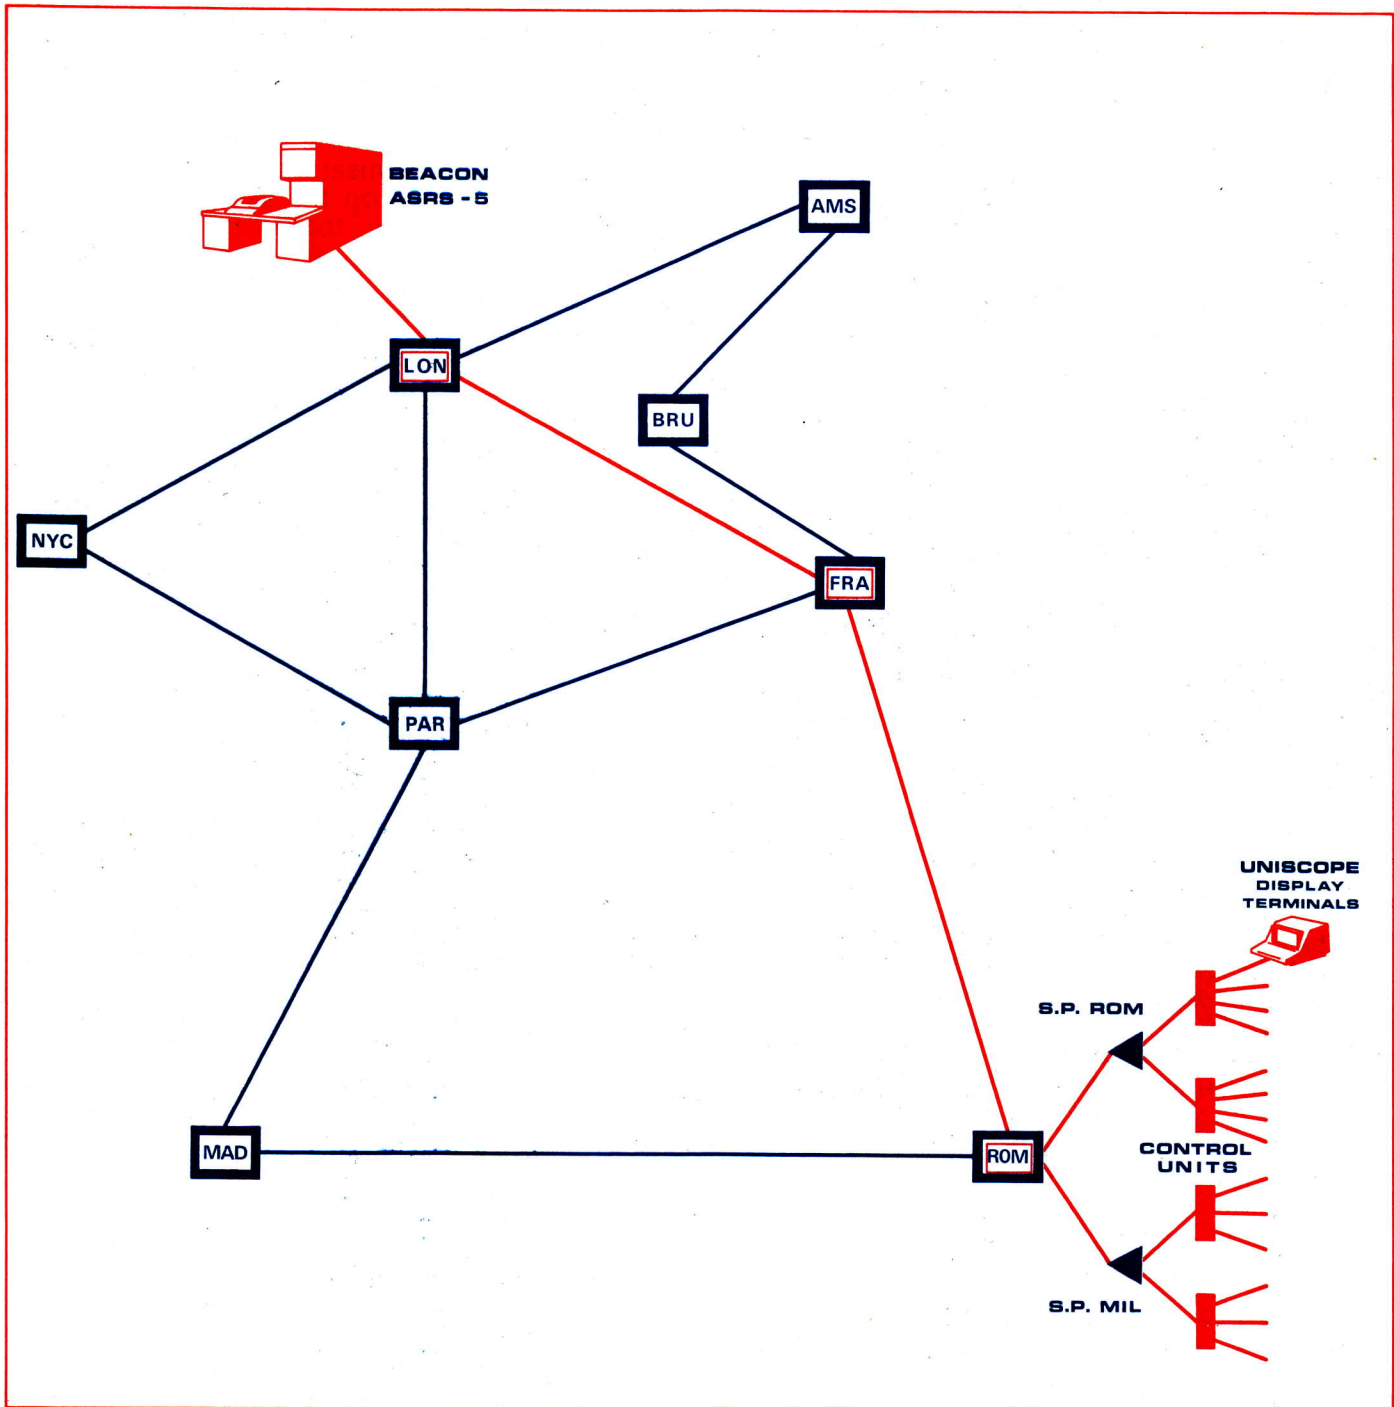

S.I.T.A. HIGH LEVEL NETWORK

WITH SATELLITE SWITCHING COMPUTERS

- CONFIGURATION AT THE END OF 1971
- CONFIGURATION AS FORECASTED FOR THE END OF 1972

summer with sovereign

- The No.1 service of BEA scheduled flights
- Low prices, total reliability
- Europe-wide programme

sovereign holidays
BEA

WELCOME ABOARD
BEA
No.1 in Europe

```
8-70 230 SAC PLANNING TIME
8-11 11000-11000
8-12 11000-11000
8-13 11000-11000
8-14 11000-11000
8-15 11000-11000
8-16 11000-11000
8-17 11000-11000
8-18 11000-11000
8-19 11000-11000
8-20 11000-11000
8-21 11000-11000
8-22 11000-11000
8-23 11000-11000
8-24 11000-11000
8-25 11000-11000
8-26 11000-11000
8-27 11000-11000
8-28 11000-11000
8-29 11000-11000
8-30 11000-11000
8-31 11000-11000
```